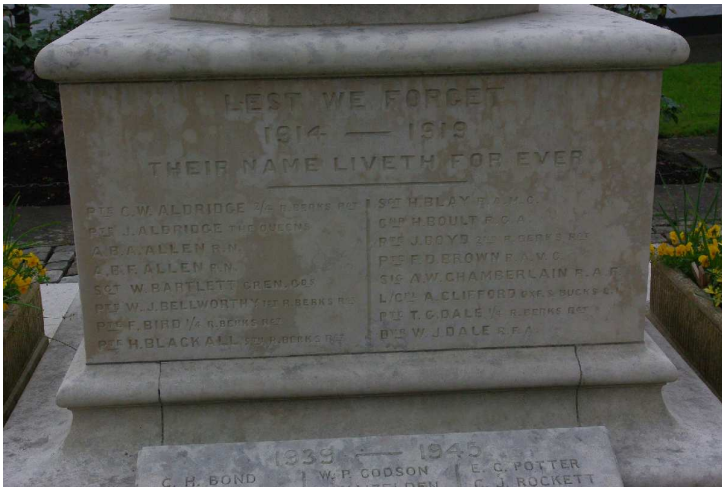

The WW1 Plaques

Aldridge - Dale