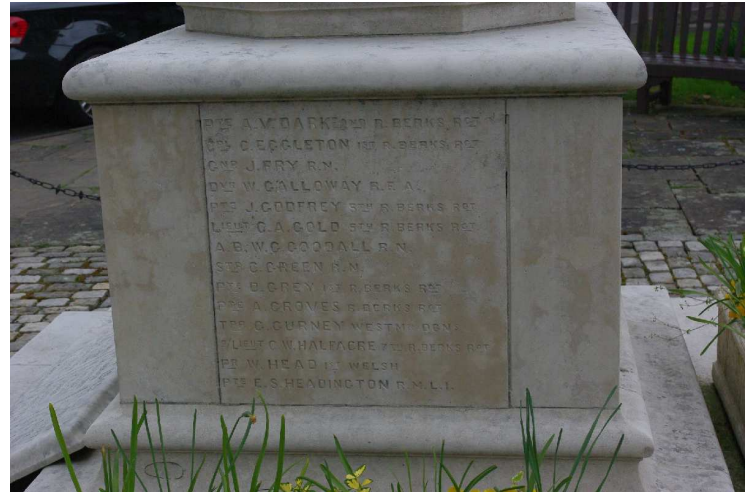

Darke - Headington