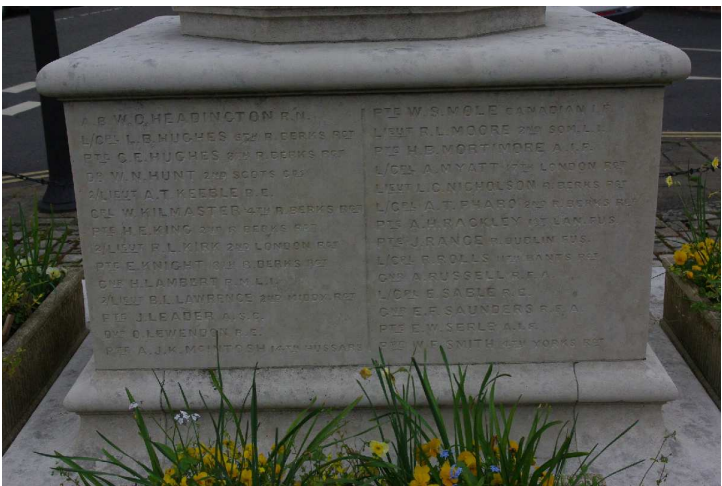

# Bray Monument

The monument (WM5035) is located in the village of Bray at the junction of High Street and Ferry Road (SU 903/797). It records 72 names for WW1 and 27 for WW2.

## The WW2 plaque

# The WW1 Plaques

*Aldridge - Dale*

*Darke - Headington*

*Headington - Smith*

*Spokes - Worsfold*